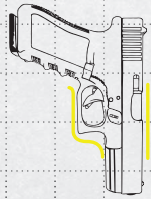

SIZING GUIDE

For Leather / Hybrid Holsters
Each Size Will Fit Listed and Similar Firearm Models

SIZE 1

BERETTA 900S, 92FS, APX, M9A3, 96A1, PX Storm
BERSA Thunder Pro
CANIK Mete MC9, TP9, SFx RIVAL-S
CZ P10, SP-01
FN FNS, FNX, FN 509, FN 509 Compact
GLOCK 17, 19, 20, 21, 22, 23, 26, 27, 30, 31, 32, 33, 34, 35, 36, 37, 38, 39, 40, 41
H&K VP, P30, P30SK, HK45, P2000, P2000SK, USP
IWI Jericho, Masada
KAHR T9, TP9, S9
KIMBER R7 Mako
PSA Dagger Compact, Dagger Full Size
RUGER P85, P89, 9E, SR, American, Security-9
S&W M&P, SDVE, Shield .45
SHADOW SYSTEMS DR920
SIG SAUER P250, P220, P225, P226, P227, P228, P229, P239, P2022, P245, P320, M17, M18, M11-A1, P224
SPRINGFIELD Echelon, XD, XDM, XDE
TAURUS G2, G2C, G3, G3C, G2S, PT111, PT140, PT145, 92, TX22
WALTHER PPS, PPQ, CCP, P99, PPX, PK380, P22